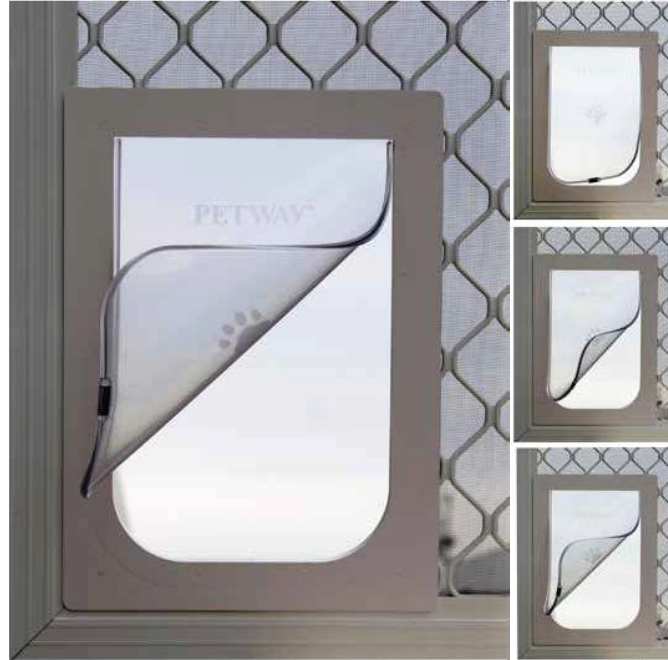

Australian
Designed
Owned &
Manufactured

PRODUCT CODE:
PDMFF

9 538551 000257

MEDIUM FLEXIBLE FLAP